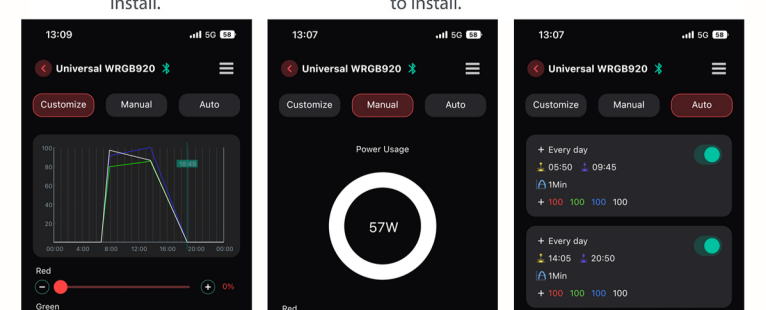

PARAMETER

PRODUCT NAME	LIGHTING PANEL SIZE	TANK SIZE	LED QUANTITY	LUMINOUS FLUX	POWER
Universal WRGB 550	461x19x88.5mm	461-761mm	20pcs RGB 3in1 20pcs white	2123LM	28W
Universal WRGB 600	520x19x88.5mm	520-820mm	20pcs RGB 3in1 20pcs white	2245LM	29W
Universal WRGB 700	620x19x88.5mm	620-920mm	30pcs RGB 3in1 20pcs white	2613LM	33W
Universal WRGB 800	720x19x88.5mm	720-1020mm	30pcs RGB 3in1 20pcs white	2789LM	36W
Universal WRGB 920	830x19x88.5mm	830-1130mm	40pcs RGB 3in1 20pcs white	3848LM	55W
Universal WRGB 1000	920x19x88.5mm	920-1220mm	40pcs RGB 3in1 20pcs white	4246LM	59W
Universal WRGB 1200	1119x19x88.5mm	1119-1419mm	60pcs RGB 3in1 30pcs white	6251LM	91W
Universal WRGB 1500	1419x19x88.5mm	1419-1719mm	80pcs RGB 3in1 40pcs white	7358LM	100W

This device requires an App to be used on your phone. Please download and install it as follows.

For Android

For iOS

Please GET IT ON Google Play and search for "My Chihros" to install.

Please Download on the App Store and search for "My Chihros" to install.