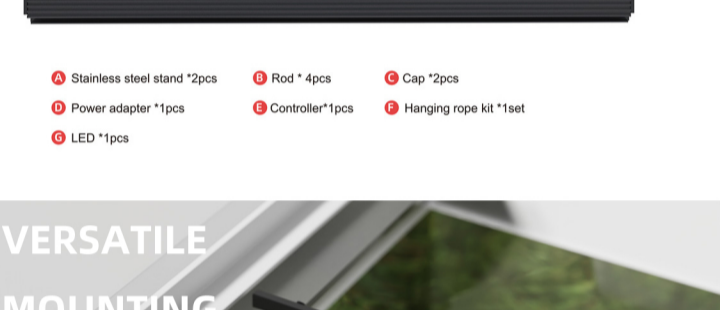

- **A** Stainless steel stand *2pcs
- **B** Rod * 4pcs
- **C** Cap *2pcs
- **D** Power adapter *1pcs
- **E** Controller*1pcs
- **F** Hanging rope kit *1set
- **G** LED *1pcs