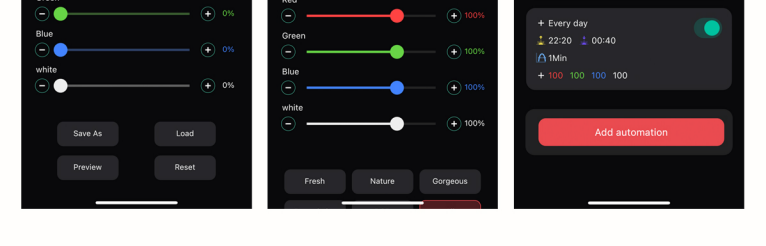

Support for four mounting methods, suitable for different aquarium structures, facilitating easy installation and adjustment of the lights.