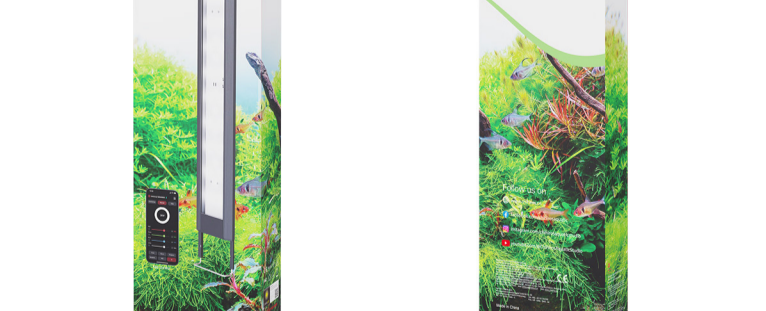

PARAMETER

PRODUCT NAME	LIGHTING PANEL SIZE	TANK SIZE	LED QUANTITY	LUMINOUS FLUX	POWER
Universal WRGB 550	461x19x88.5mm	461-761mm	20pcs RGB 3in1 20pcs white	2123LM	28W
Universal WRGB 600	520x19x88.5mm	520-820mm	20pcs RGB 3in1 20pcs white	2245LM	29W
Universal WRGB 700	620x19x88.5mm	620-920mm	30pcs RGB 3in1 20pcs white	2613LM	33W
Universal WRGB 800	720x19x88.5mm	720-1020mm	30pcs RGB 3in1 20pcs white	2789LM	36W
Universal WRGB 920	830x19x88.5mm	830-1130mm	40pcs RGB 3in1 20pcs white	3848LM	55W
Universal WRGB 1000	920x19x88.5mm	920-1220mm	40pcs RGB 3in1 20pcs white	4246LM	59W
Universal WRGB 1200	1119x19x88.5mm	1119-1419mm	60pcs RGB 3in1 30pcs white	6251LM	91W
Universal WRGB 1500	1419x19x88.5mm	1419-1719mm	80pcs RGB 3in1 40pcs white	7358LM	100W

This device requires an App to be used on your phone. Please download and install it as follows.

For Android

For iOS

Please GET IT ON Google Play and search for "My Chihros" to install.

Please Download on the App Store and search for "My Chihros" to install.